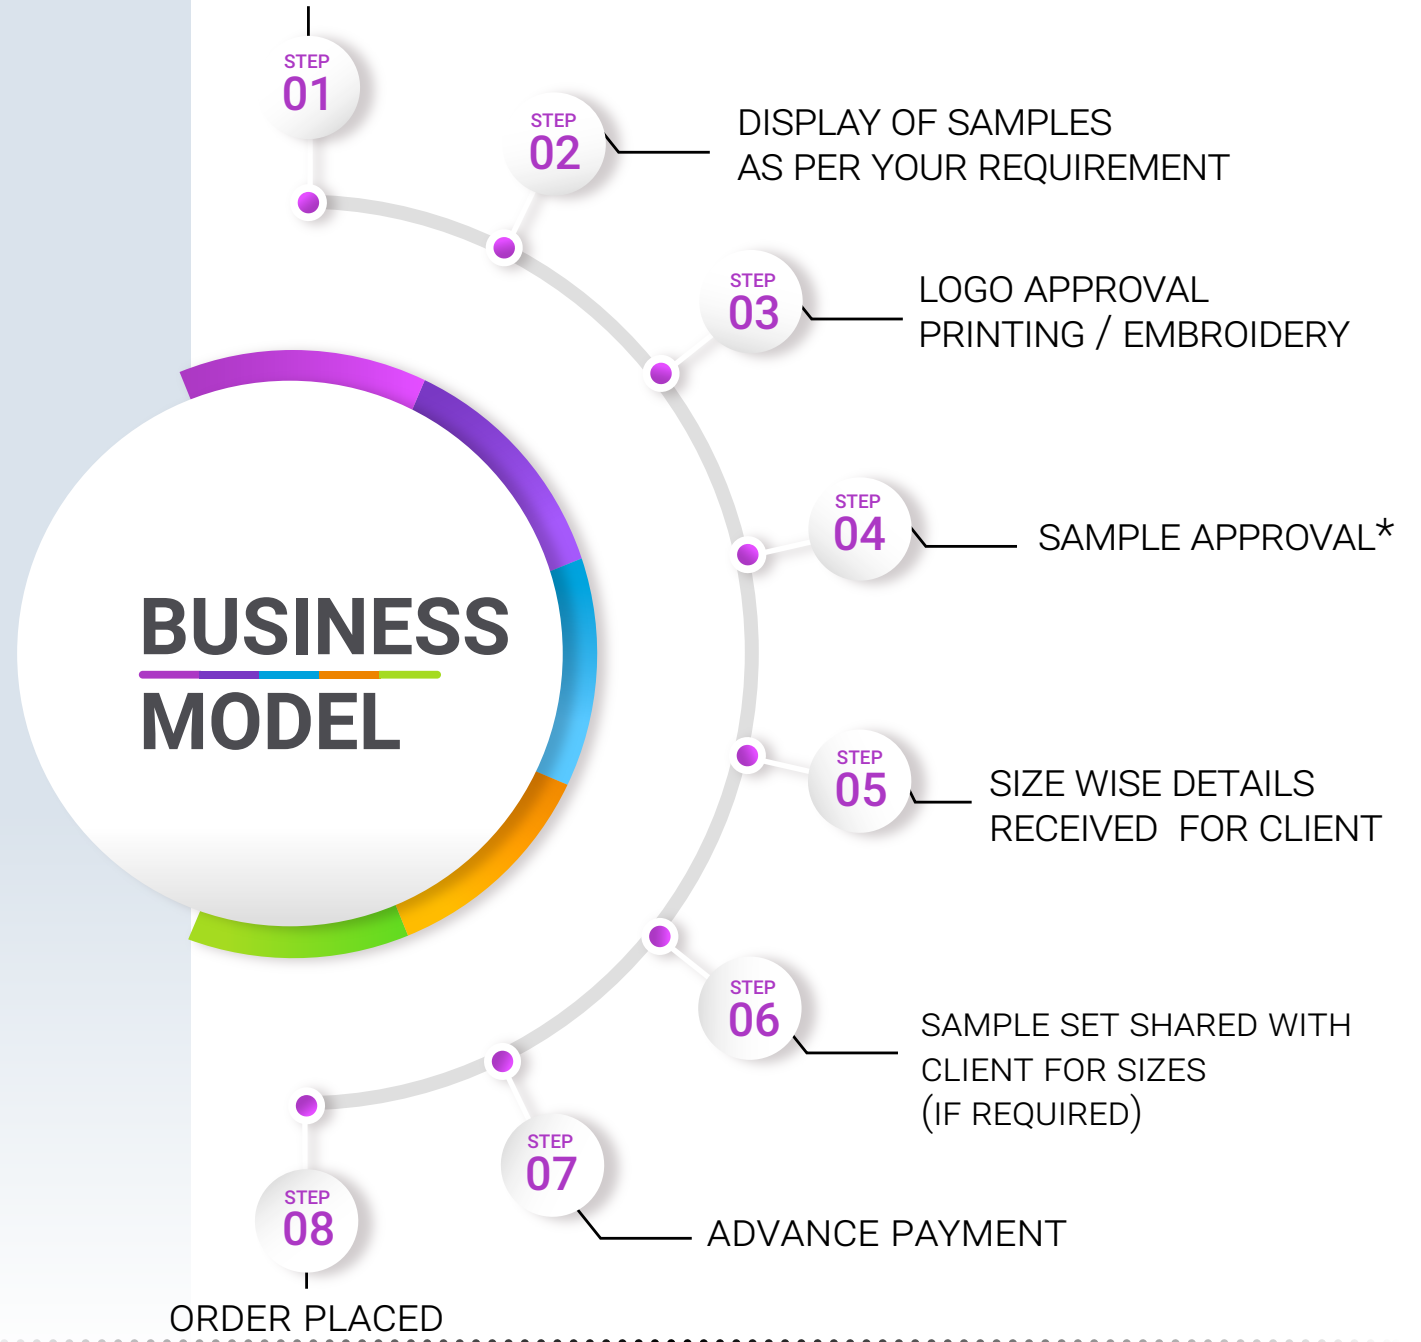

Embroidery & Printed wear

OUR REPRESENTATIVE APPROACHES
 CLIENT / CLIENT APPROACHES
 OUR REPRESENTATIVE

MOQ	DELIVERY DAYS FROM PO
100*	7-10
300*	12-15
500	15-18
1000	21-25

PAYMENT TERMS
50% ADVANCE

OUR ESTEEMED CLIENTS