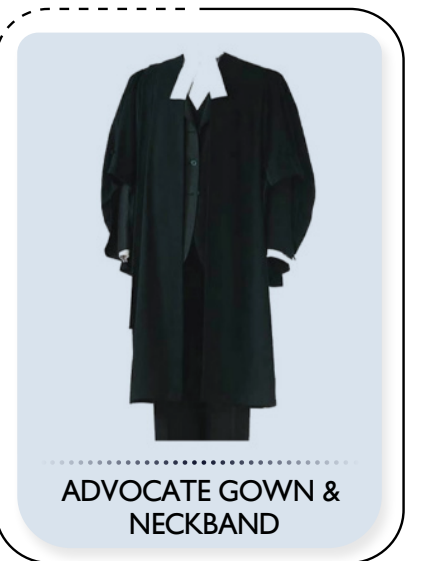

ADVOCATE GOWN & NECKBAND

ADVOCATE BLAZER

ADVOCATE CAP

ADVOCATE WAIST COAT

Comfort Antibacterial Water-resistant Flexibility

Sizes	Men	Women
S	38	36
M	40	38
L	42	40
XL	44	42
2XL	46	44
3XL	48	46

HEALTHCARE WEAR