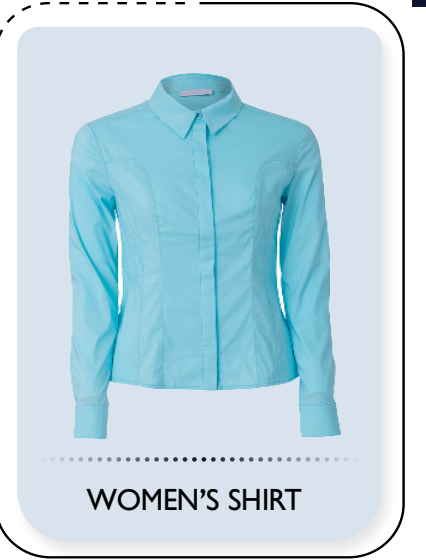

WOMEN'S SHIRT